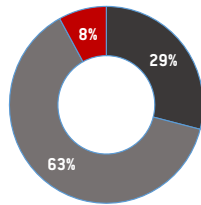

### Our students

**5,269**  
Students

**24%**  
Female

**75.9%**  
Male

**<1%**  
Unspecified

**3.5%**  
Students with  
a disability

**3.2%**  
Students identifying as Aboriginal  
and/or Torres Strait Islands descent

### Age breakdown

Under 19 years  
20-49 years  
50+ years