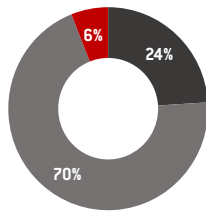

### Our students

**4,826**  
Students

**30.6%**  
Female

**69.0%**  
Male

**<1%**  
Unspecified

**5.4%**  
Students with  
a disability

**5.8%**  
Students identifying as Aboriginal  
and/or Torres Strait Islands descent

### Age breakdown

Under 19 years  
20-49 years  
50+ years