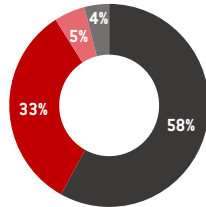

Training type

Other enrolments
Apprenticeship
Pre-Apprenticeship
Traineeship