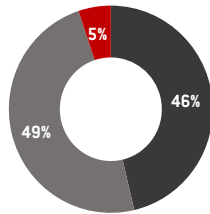

Age breakdown

Under 19 years
20-49 years
50+ years