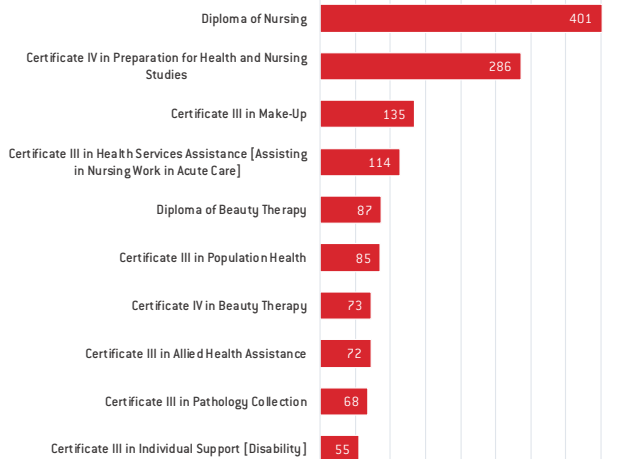

What are they doing

Specialisation and facilities

Campus specialisation: Health and wellbeing training centre.

Specialist facilities:

Fully functional
simulation
hospital

Beauty
therapy clinic

Disability and aged
care workforce
training centre
including a senior's
day centre